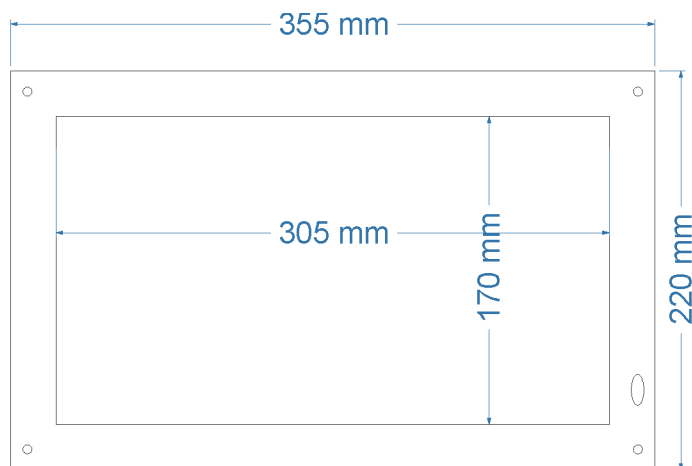

EGT 14'' Photo frame

- Colour LCD 14'' TFT display
- Color Depth : 16.2 M colors
- Signal Interface: Up , Down
- Display masege: No masege
- Outoplay mode : Video/picture/music
- Stand-by mode
- Input voltage:DC24V / 200 mA
- Remote control : full fancereremote control
- Video : RM/RMVB/AVI/MPG/MPEG/FLV/VOB/MP4/MKV etc
- Resolution : FULL HD 1280*1024
- Dimensions : 355 x 220 x 20 mm