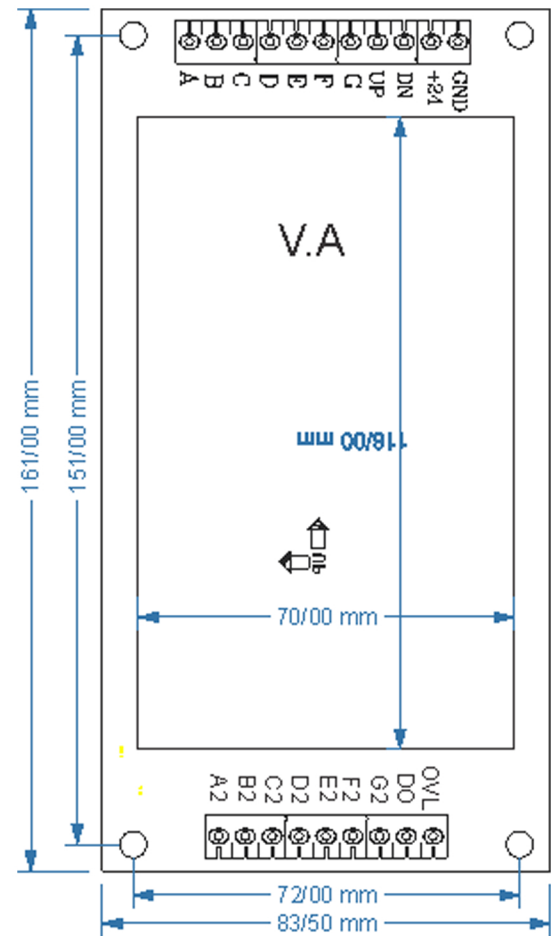

EGT 11041 LCD Display

- The ability to display subtitles with the desired text as a special order
- input in two segments
- the ability to adjust the display of cabin capacity
- Display masege: P9-P1 , B9-B1 , B , P , L , G , R , -9-0 , 1-29 , DO , OVL
- Display status information
- Stand-by mode
- Input voltage:DC24V / 60 mA
- Dimensions : 161x 83.5x 17mm